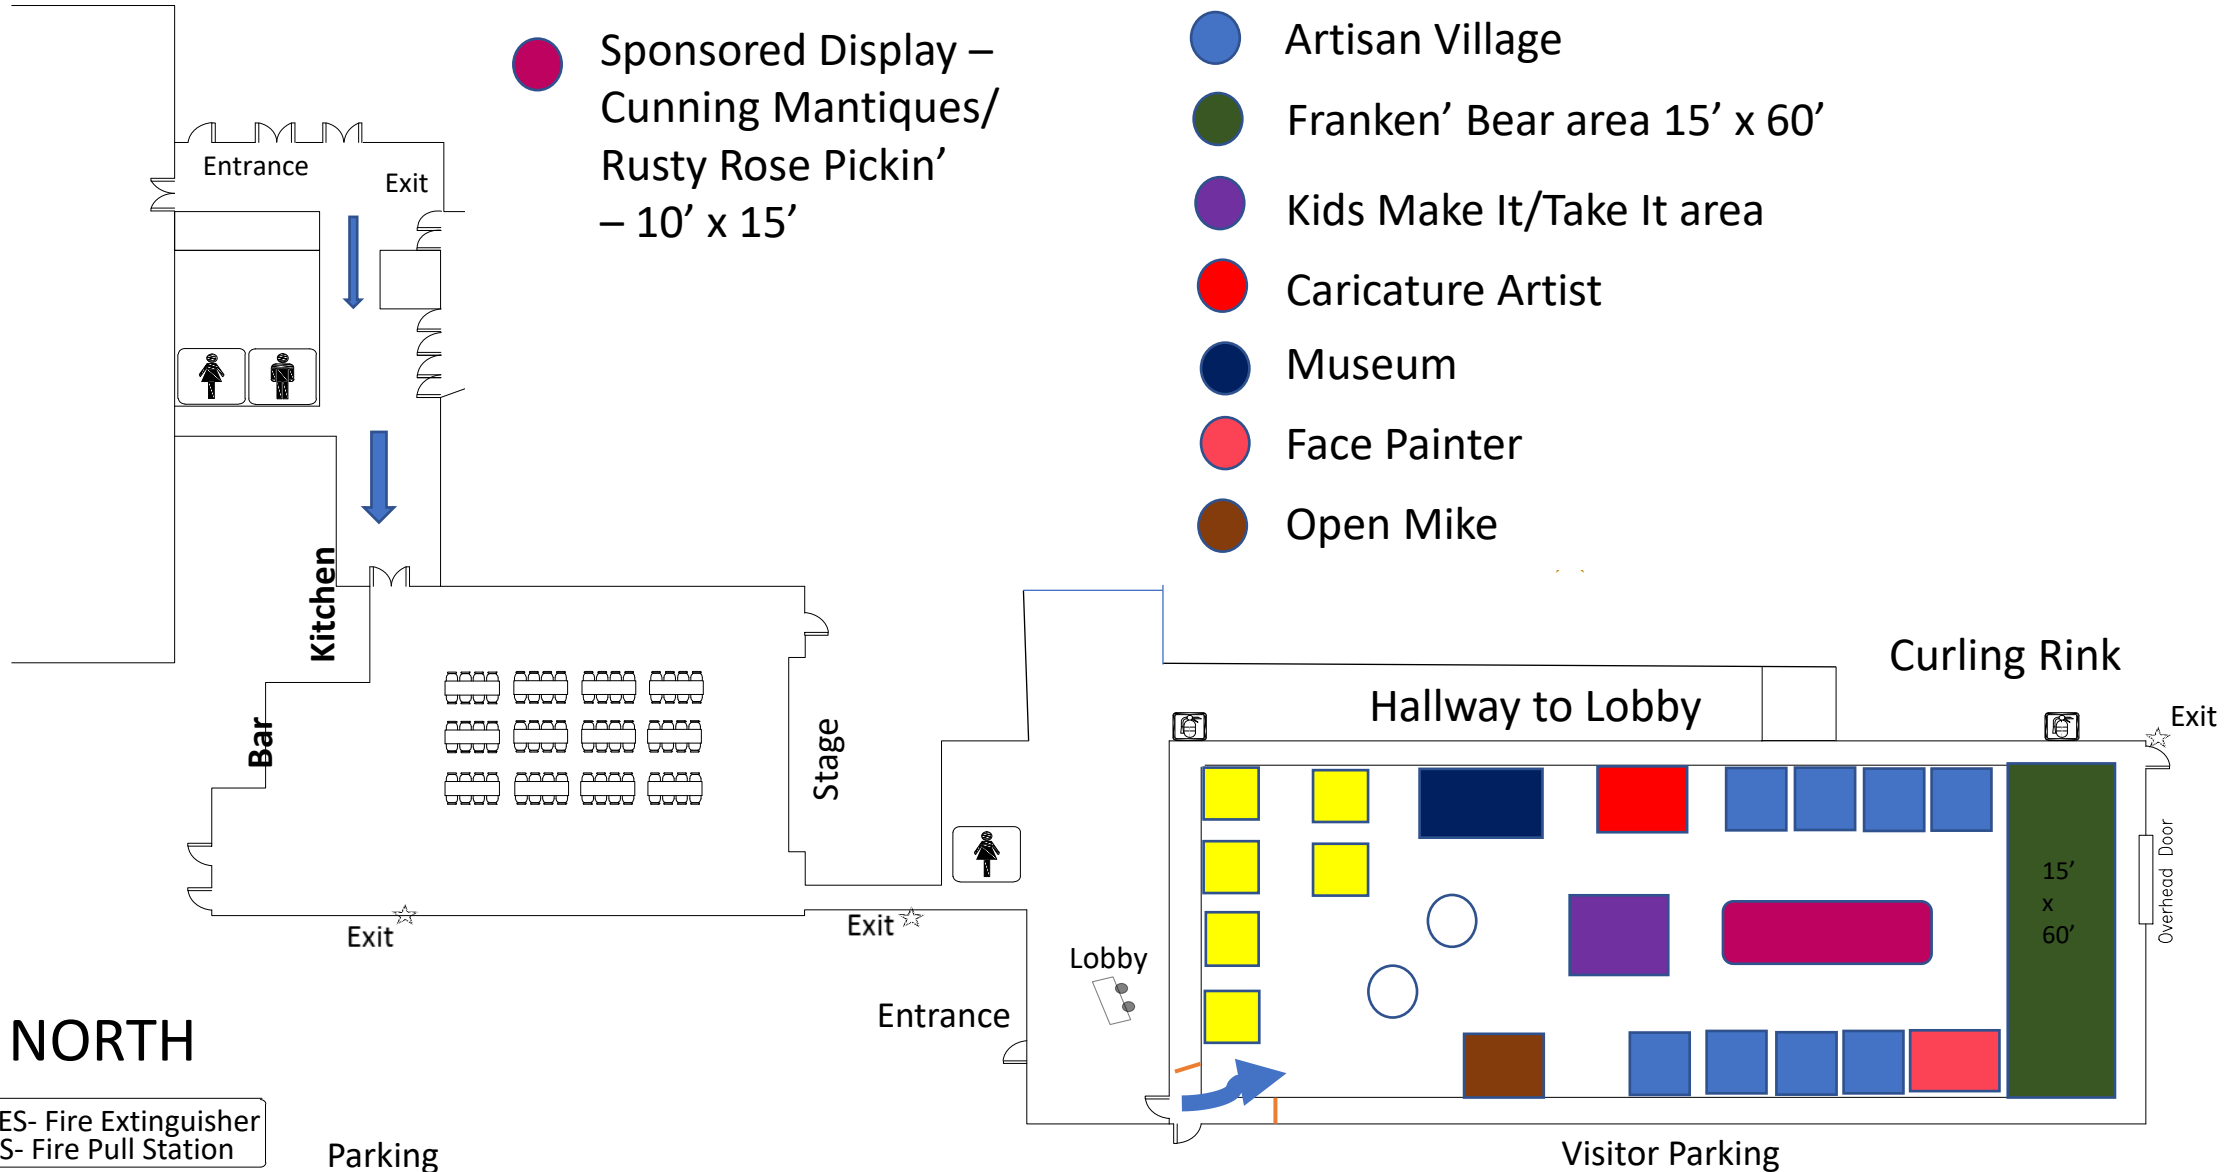

SOUTH

Visitor Parking

● Sponsored Display –
Cunning Mantiques/
Rusty Rose Pickin’
– 10’ x 15’

- Artists at work
- Artisan Village
- Franken’ Bear area 15’ x 60’
- Kids Make It/Take It area
- Caricature Artist
- Museum
- Face Painter
- Open Mike

NORTH

FES- Fire Extinguisher
PS- Fire Pull Station

Parking

Visitor Parking

Exhibitor Parking